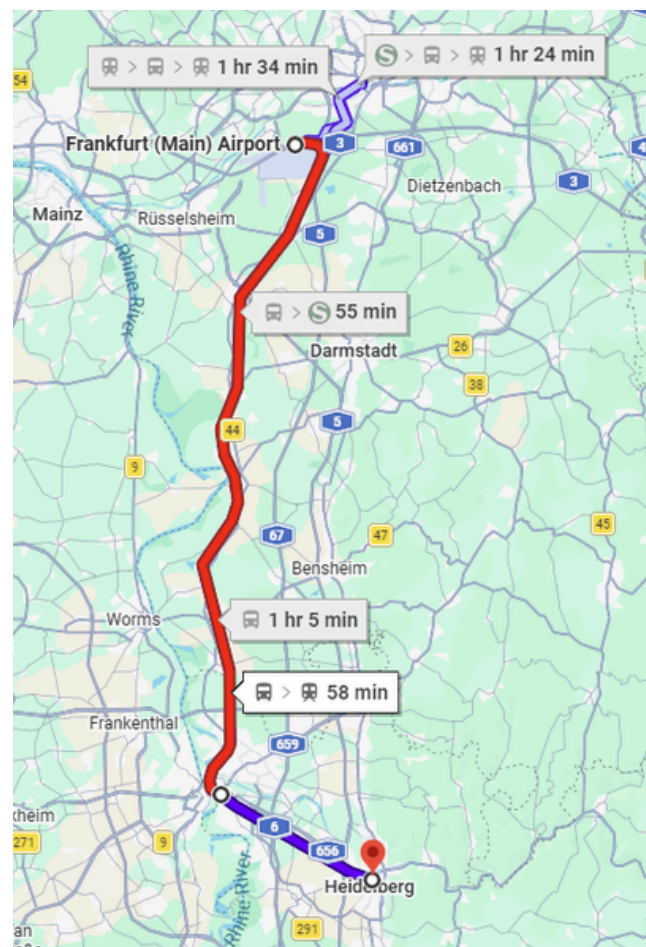

Inaugural Conference of the **ISEO** 2026

22 - 23 July 2026
Heidelberg, Germany

Congress Location:

[Heidelberg Congress Center](#)

Czernyring 20, 69115 Heidelberg

Phone: +49 6221 6791710

Transport:

From **Frankfurt Airport (FRA)**, the easiest way to reach Heidelberg Main Station (Heidelberg HBF) is **by train**.

- Follow the signs inside the airport to the long-distance train station (Fernbahnhof / ICE trains).
- There are frequent direct trains as well as connections with a short transfer in Mannheim.
- Travel time is approximately 50-75 minutes, depending on the connection.
- Tickets can be purchased in advance via [Deutsche Bahn](#) or at ticket machines in the station.

Alternatively, **shuttle services** and **rental cars** are available at the airport.