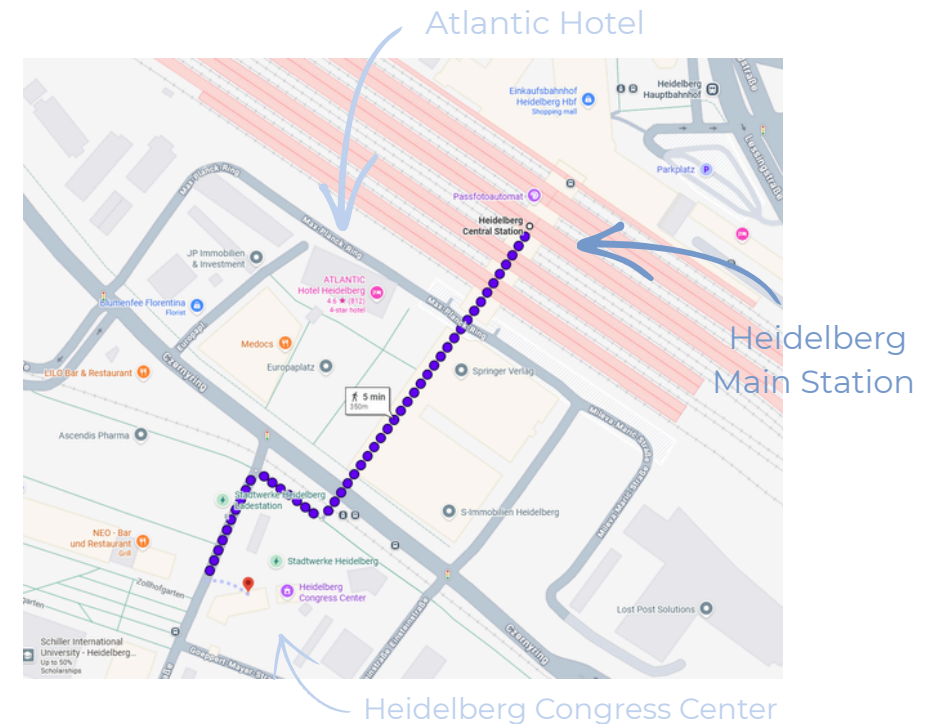

Inaugural Conference of the **ISEO** 2026

22 - 23 July 2026
Heidelberg, Germany

Congress Location:

[Heidelberg Congress Center](#)

Czernyring 20, 69115 Heidelberg

Phone: +49 6221 6791710

Transport:

From **Frankfurt Airport (FRA)**, the easiest way to reach Heidelberg Main Station (Heidelberg HBF) is **by train**.

- Follow the signs inside the airport to the long-distance train station (Fernbahnhof / ICE trains).
- There are frequent direct trains as well as connections with a short transfer in Mannheim.
- Travel time is approximately 50-75 minutes, depending on the connection.
- Tickets can be purchased in advance via [Deutsche Bahn](#) or at ticket machines in the station.

Heidelberg main Station to Heidelberg Congress Center

Leave the station via the south exit. On the right-hand side, you will find the Atlantic Hotel. Continue straight for about 300 meters and cross the street once – the Congress Center is located directly opposite.

From the **Congress Center**, it takes approximately *15 minutes* to reach Bismarckplatz, the starting point of Heidelberg's main shopping street and the **entrance to the old town**, by **bus or tram**. The Market Square (Marktplatz) can be reached in about *20 minutes* by public transport.