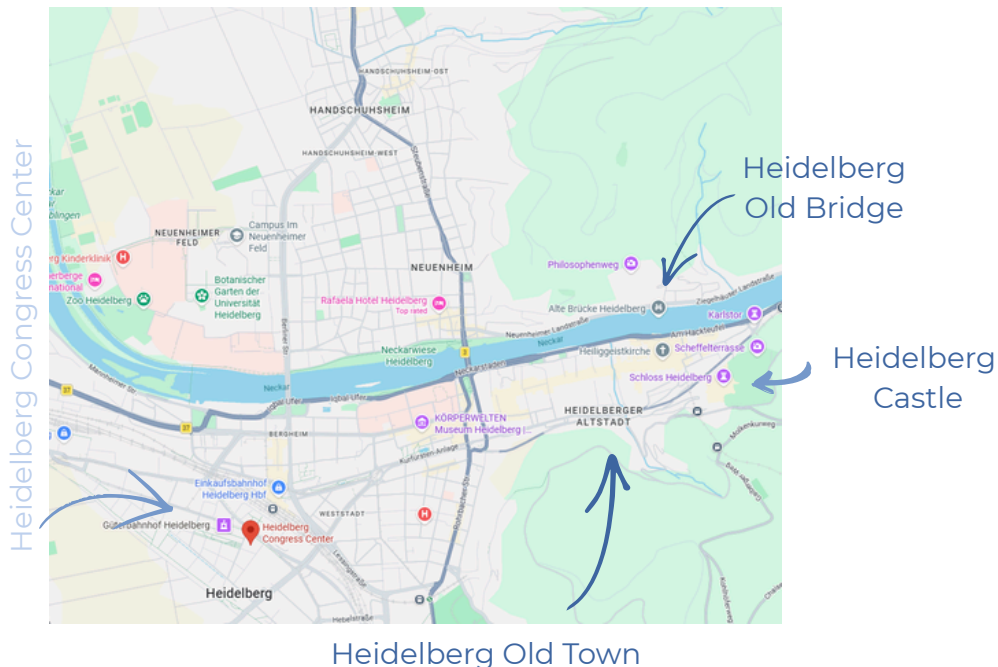

Inaugural Conference of the **ISEO** 2026

22 - 23 July 2026
Heidelberg, Germany

Congress Location:

[Heidelberg Congress Center](#)

Czernyring 20, 69115 Heidelberg

Phone: +49 6221 6791710

Transport:

From **Frankfurt Airport (FRA)**, the easiest way to reach Heidelberg Main Station (Heidelberg HBF) is **by train**.

- Follow the signs inside the airport to the long-distance train station (Fernbahnhof / ICE trains).
- There are frequent direct trains as well as connections with a short transfer in Mannheim.
- Travel time is approximately 50-75 minutes, depending on the connection.
- Tickets can be purchased in advance via [Deutsche Bahn](#) or at ticket machines in the station.

Heidelberg main Station to Heidelberg Congress Center

Leave the station via the south exit. On the right-hand side, you will find the Atlantic Hotel. Continue straight for about 300 meters and cross the street once – the Congress Center is located directly opposite.

From the **Congress Center**, it takes approximately *15 minutes* to reach Bismarckplatz, the starting point of Heidelberg's main shopping street and the **entrance to the old town**, by **bus or tram**. The Market Square (Marktplatz) can be reached in about *20 minutes* by public transport.